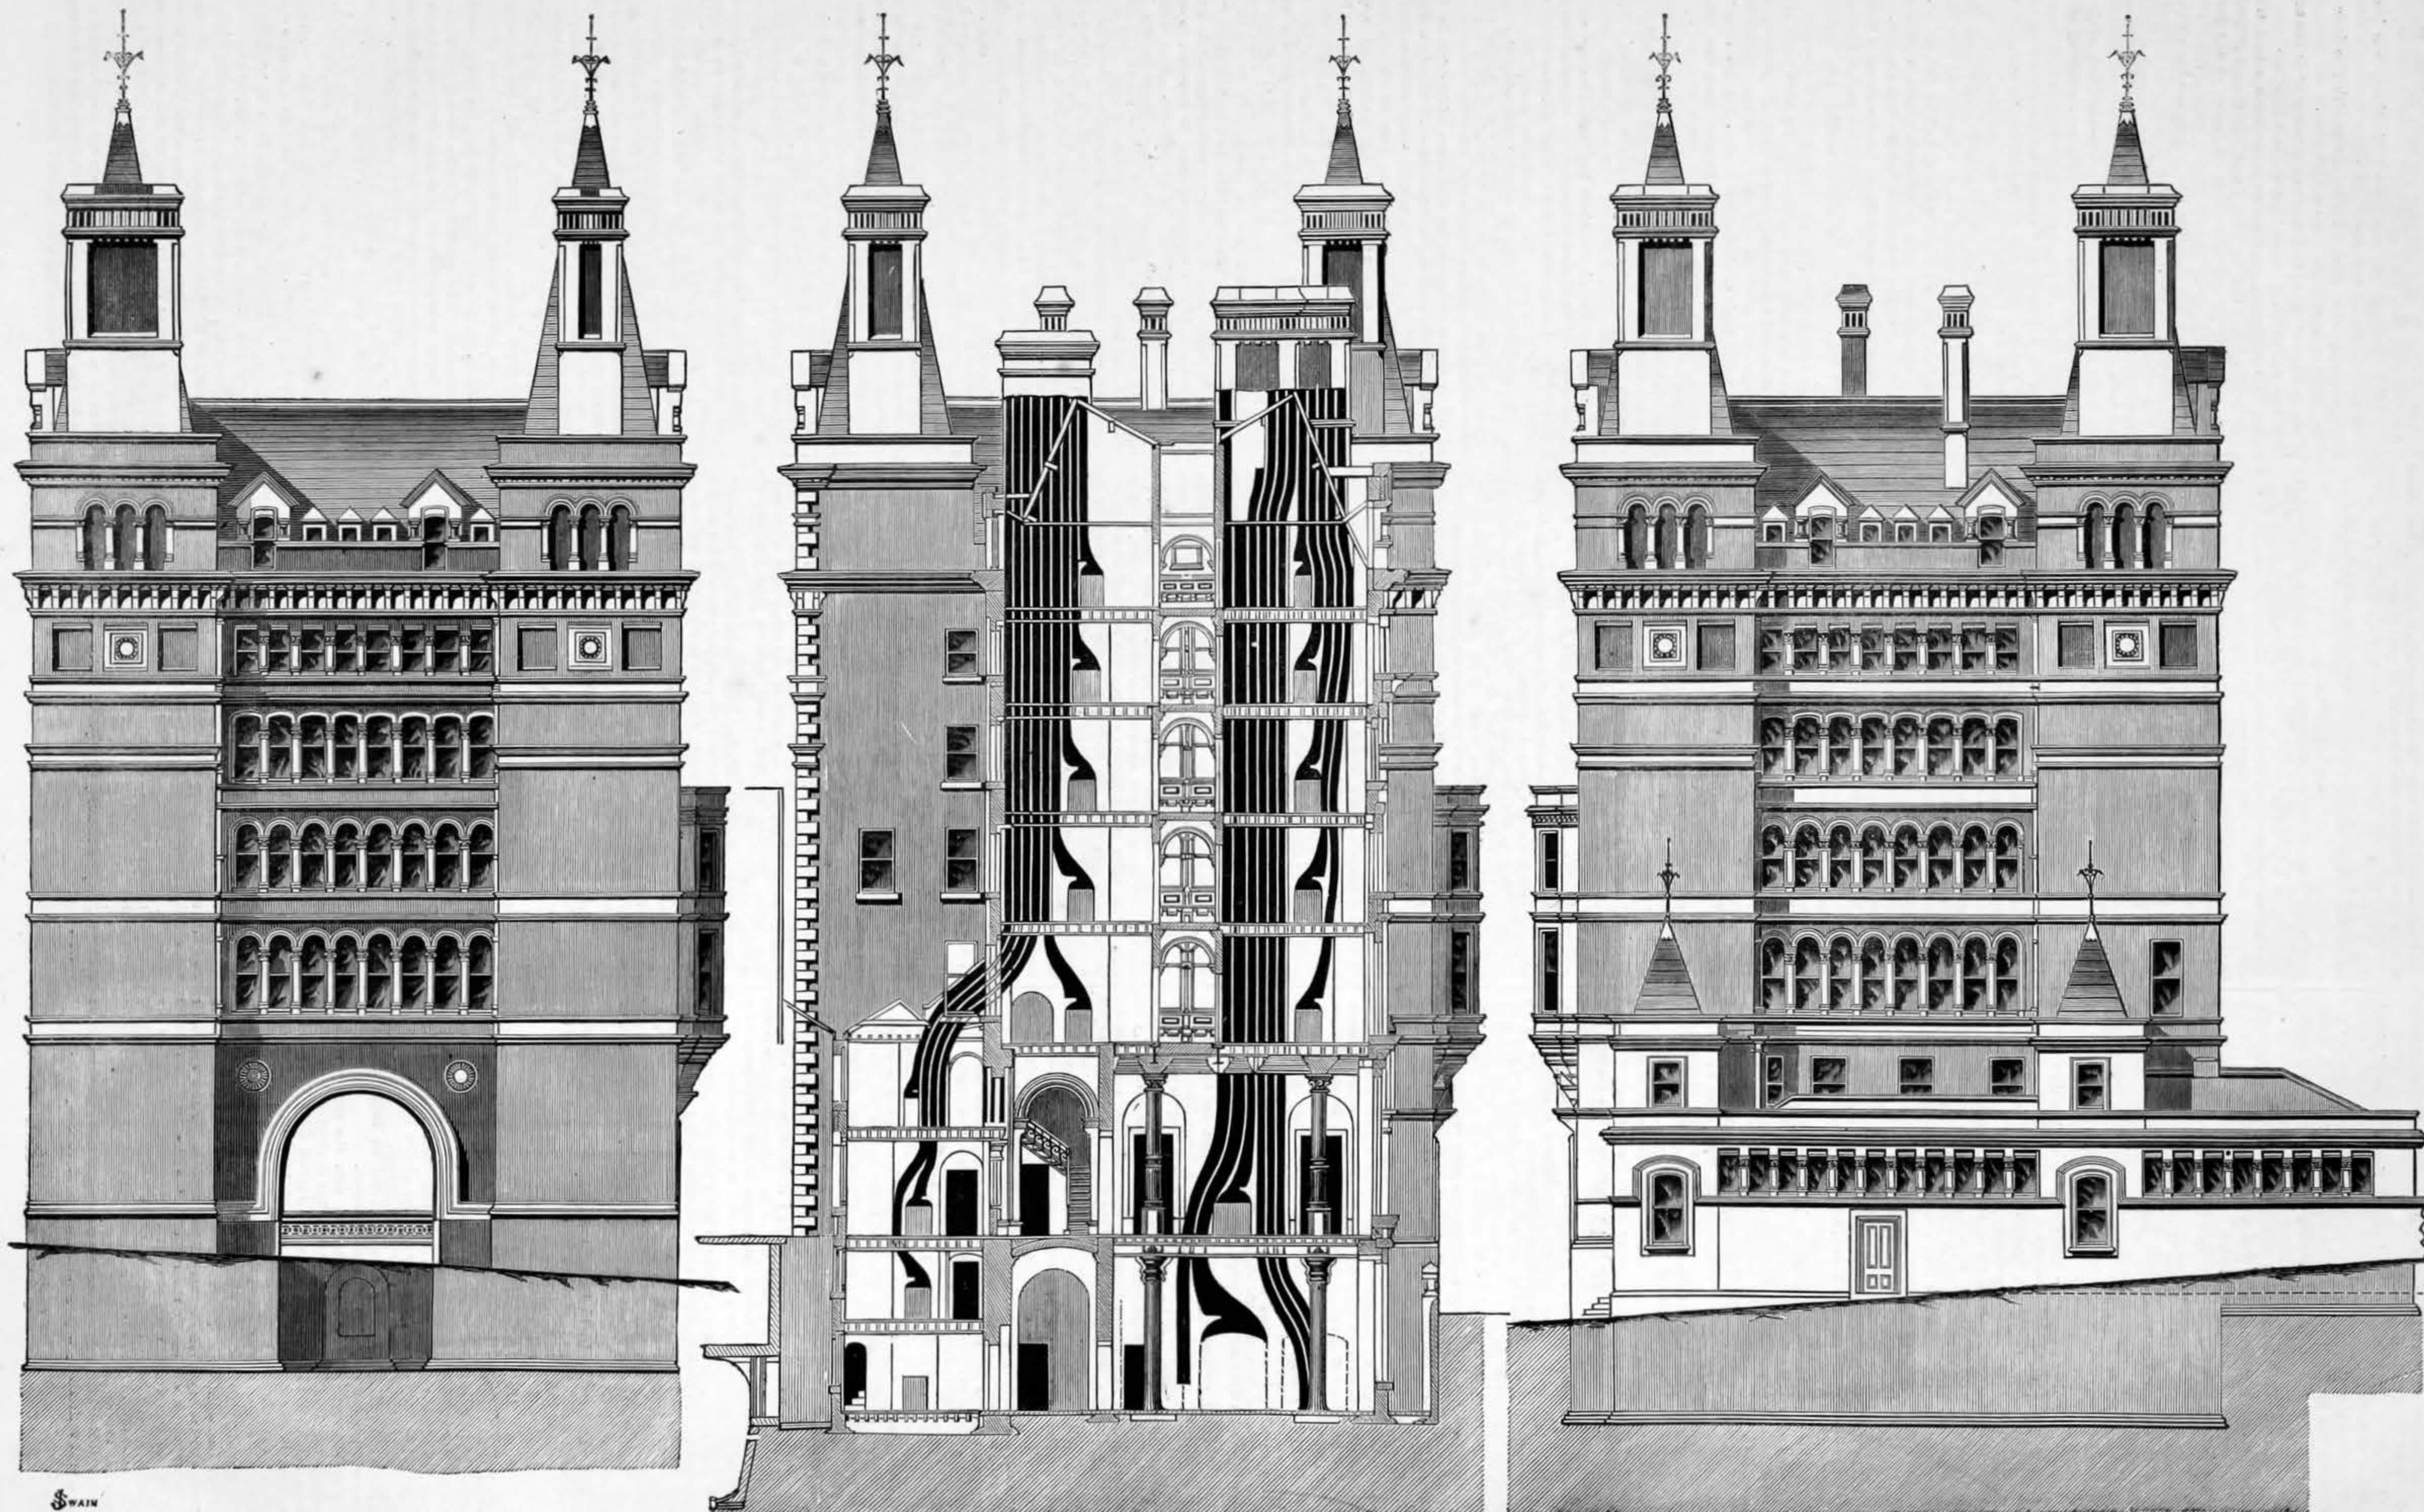

SECTION OF NEW RAILWAY HOTEL, LIME STREET, LIVERPOOL.—LONDON AND NORTH-WESTERN RAILWAY.

MR. ALFRED WATERHOUSE, ARCHITECT.

SWAIN