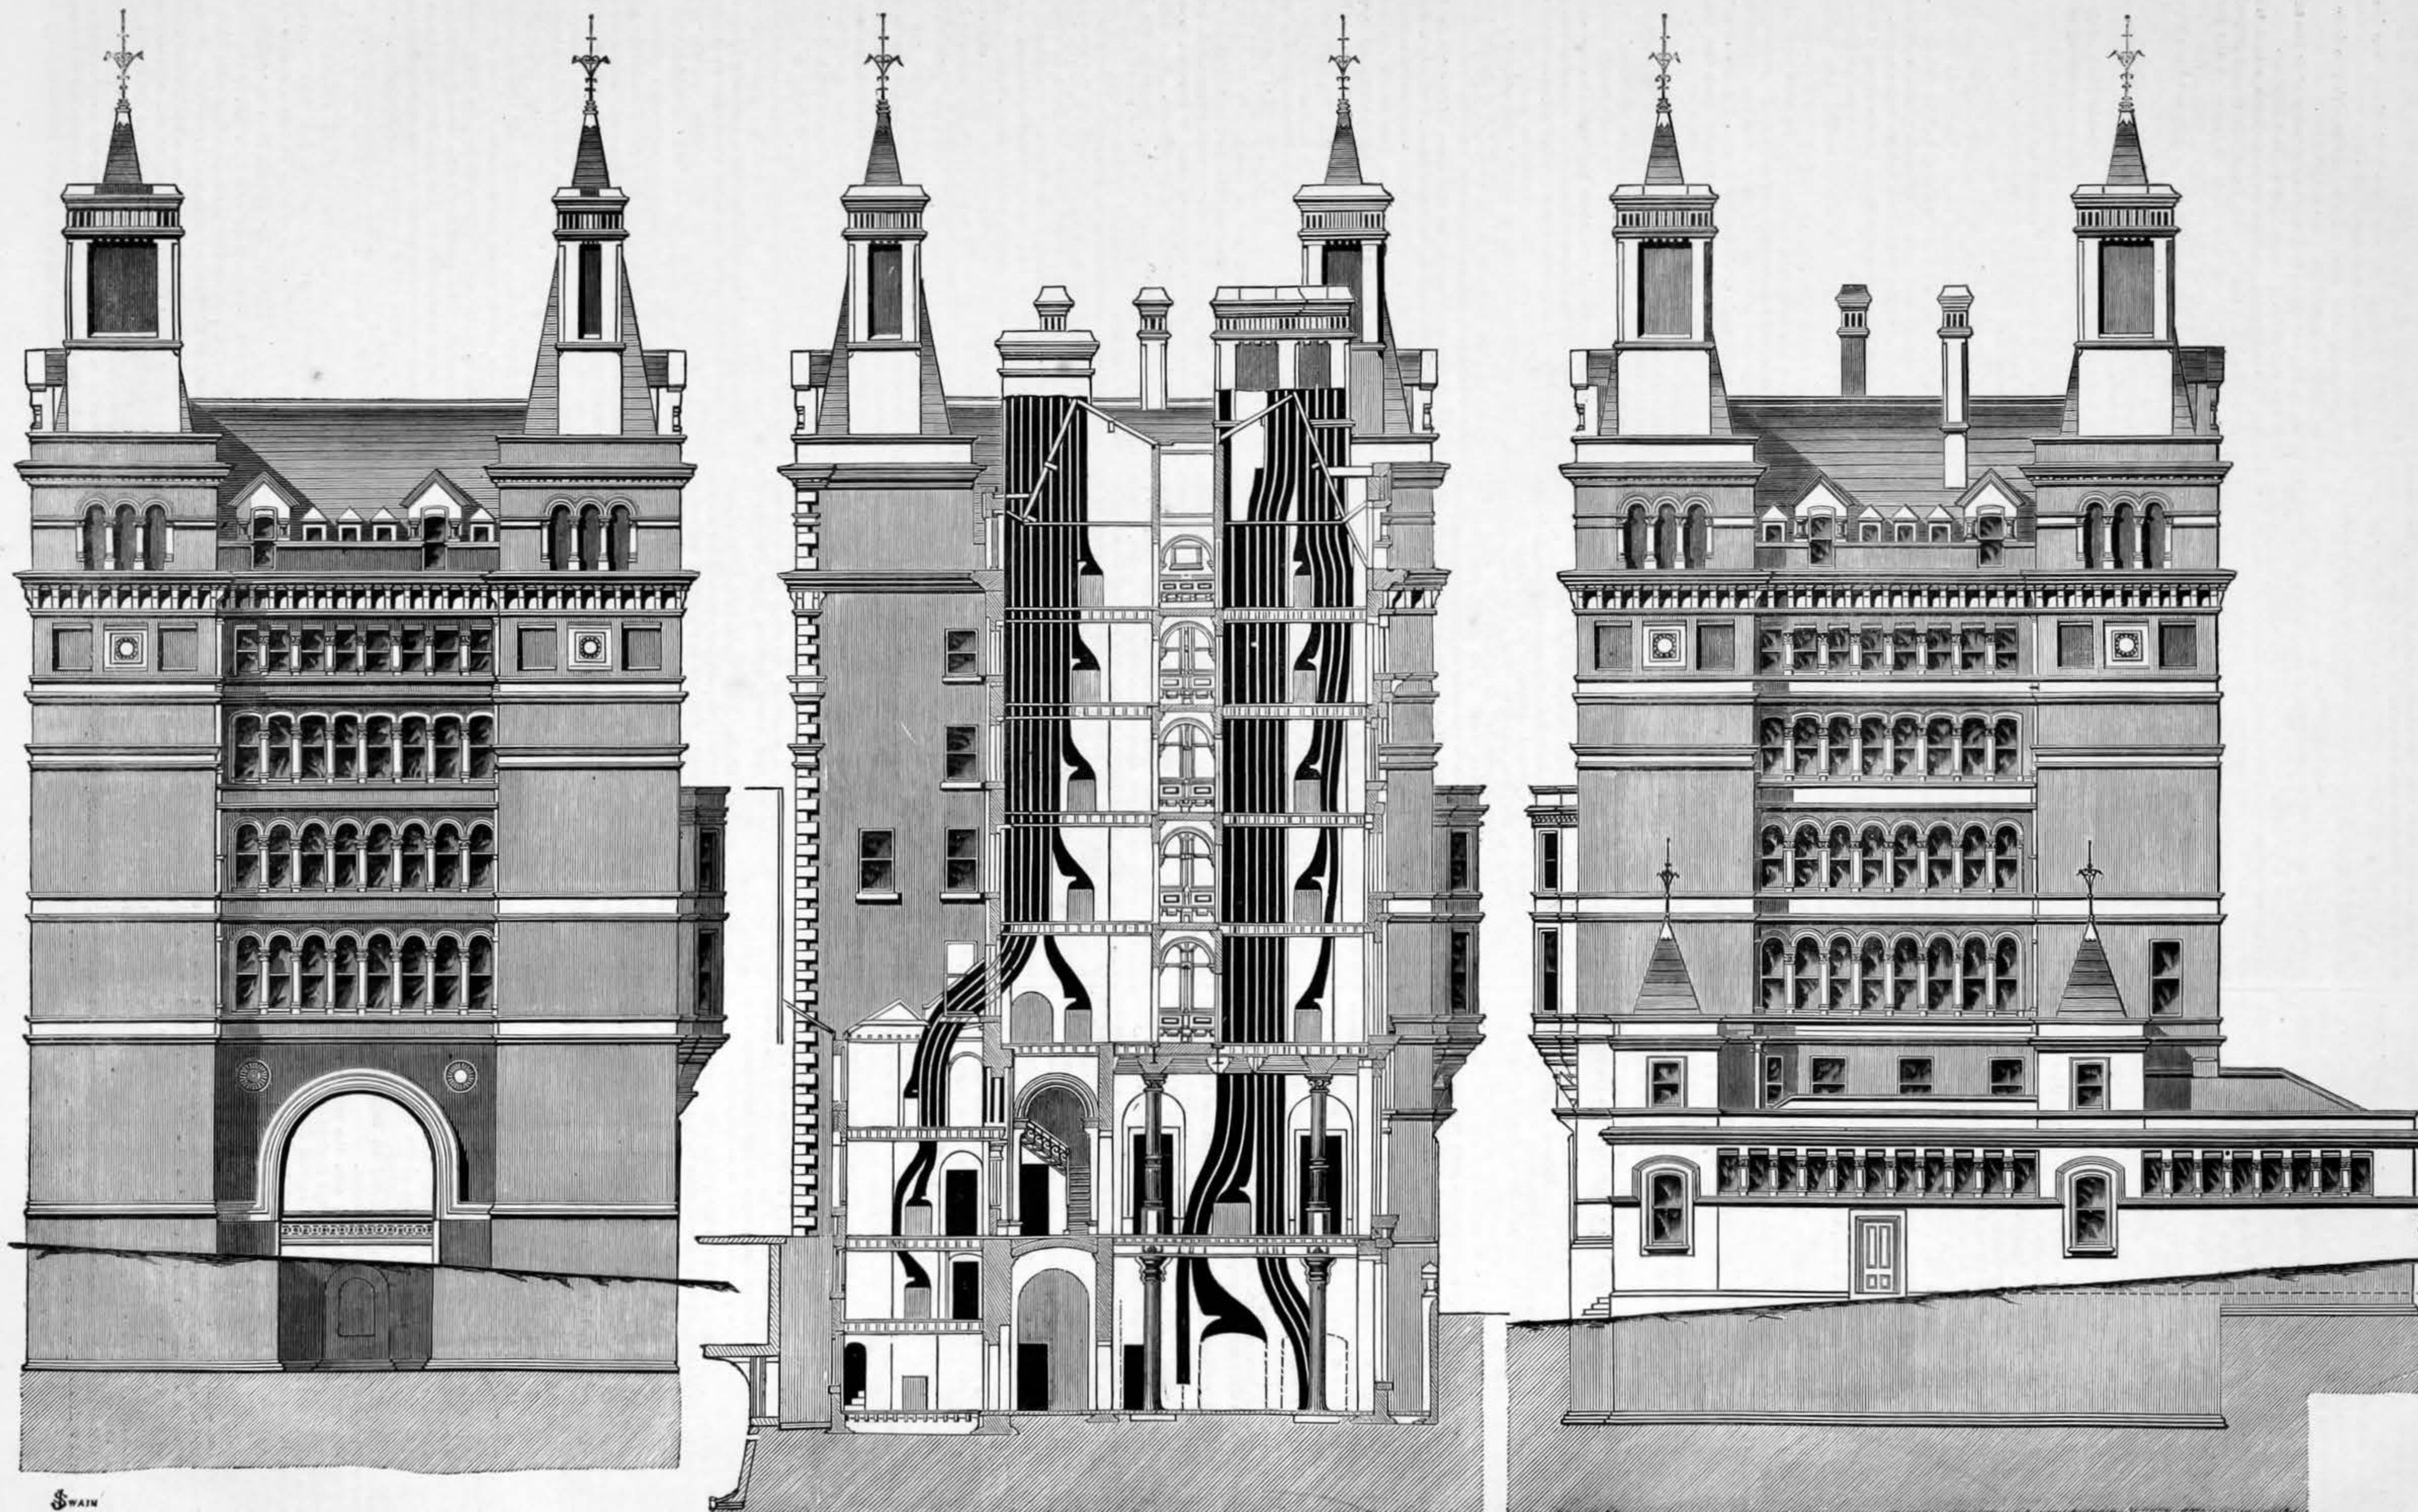

SECTION OF NEW RAILWAY HOTEL, LIME STREET, LIVERPOOL.—LONDON AND NORTH-WESTERN RAILWAY.

MR. ALFRED WATERHOUSE, ARCHITECT.

SWAIN